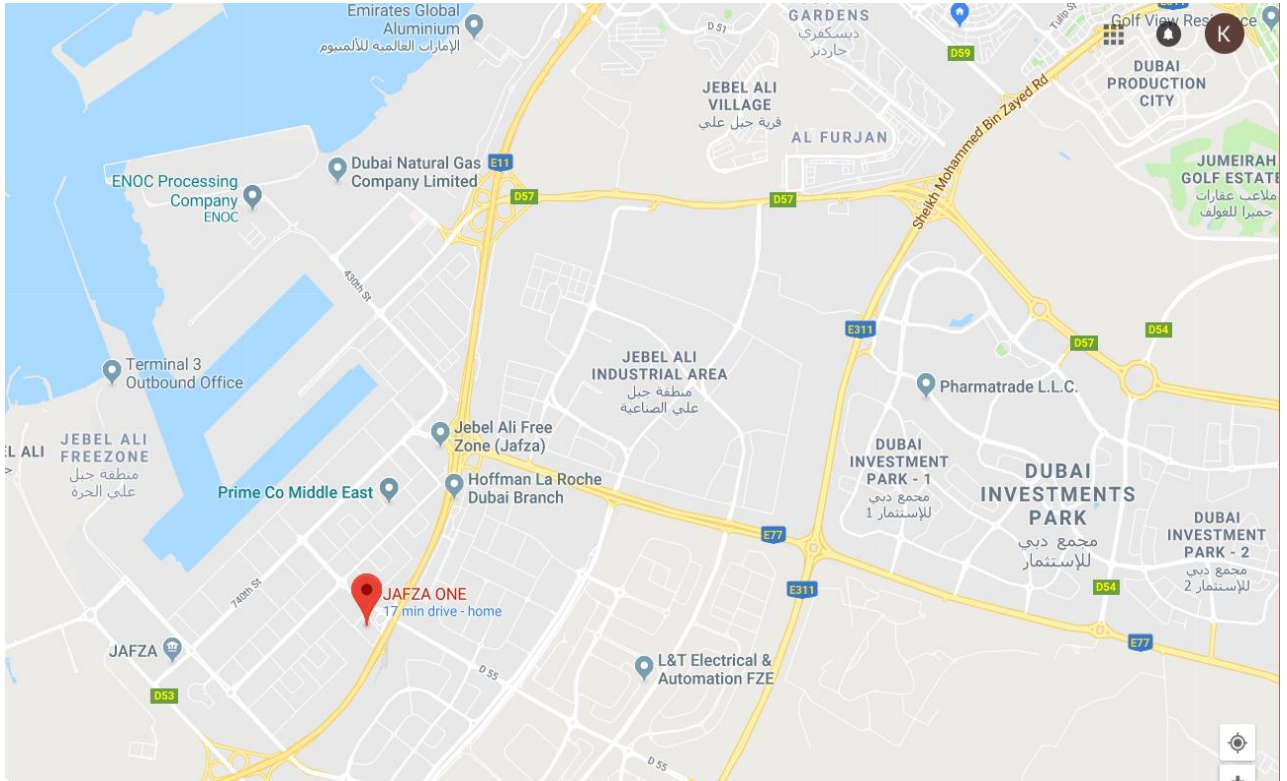

K Plus S Middle East FZE Location Map

JAFZA One, office # 2208,
Tower A, exit near Gate 5,
Jebel Ali Free Zone

Directions: Go along Sheikh Zayed Road toward Abu Dhabi and exit onto service road near Jafza Gate 5 then follow the sign JAFZA ONE.