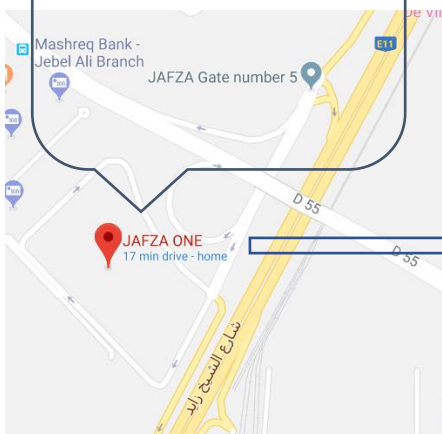

K Plus S Middle East FZE Location Map

JAFZA One, office # 2208,
Tower A, exit near Gate 5,
Jebel Ali Free Zone

Directions: Go along Sheikh Zayed Road toward Abu Dhabi and exit onto service road near Jafza Gate 5 then follow the sign JAFZA ONE.